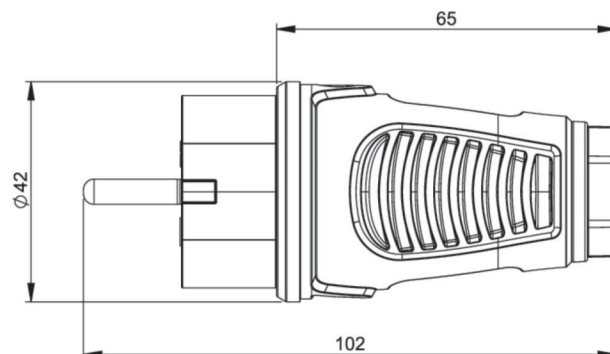

article#	0522-sr
article description	Taurus2 solid rubber plug 2SL IP54 (black/red)
description long	Safety plug series Taurus2 - solid rubber color (housing/ring): black/red material (housing/contact carrier): TPE/TPE earthing system: dual earthing system 16A/ 250V AC / 3p (2P+E), protection rating: IP54
GTIN (EAN)	9003399465246
country of origin	AT
customs number	85366990
net weight	0.070 kg
packaging quantity	30
minimum order quantity	30

ETIM 9.0	EC000242
Model	Hybrid plug CEE 7/7 (type E/F)
Protective contact	Earthing clips
Material	Full rubber
Material quality	Thermoplastic
Degree of protection (IP)	IP54
Insert direction	Straight
Connection system	Screwed terminal
Colour	Black
Number of poles	3
Nominal voltage	250 V
Nominal current	16 A
For heavy conditions according to VDE	True

K (cable Ø)	6-13 mm
wire flexible	0,75-2,5 mm ²
contact screws	80 Ncm
housing screws	110 Ncm
strain relief	110 Ncm
dismantling length	30 mm
stripping length	7 mm

<https://www.pcelectric.at/shop/en/?func=detail&artnr=0522-sr>