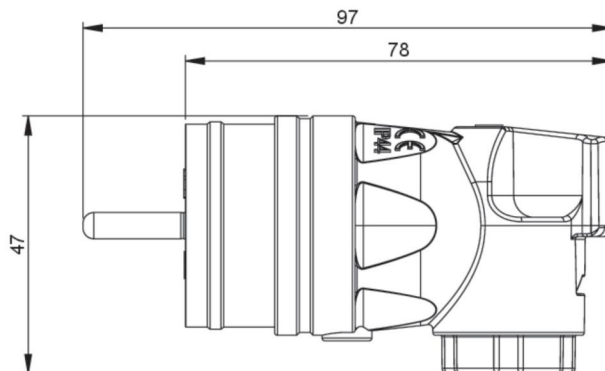

article#	05831-s
article description	Safety plug angled rubber fb IP44 (black) series Taurus
description long	Safety plug angled french/belgian system - rubber housing material: TPE, contact carrier: PA6 color: black connection technology: screw terminal earthing system: French/Belgian contacts: nickel plated 250V~ / 16A / 2P+E protection rating: IP44 form: angled
GTIN (EAN)	9003399210853
country of origin	AT
customs number	85366990
net weight	0.076 kg
packaging quantity	20
minimum order quantity	20

ETIM 9.0	EC000242
Model	Plug CEE 7/6 (type E)
Material	Rubber
Degree of protection (IP)	IP44
Insert direction	Right-angled
Connection system	Screwed terminal
Colour	Black
Number of poles	3
Nominal voltage	250 V
Nominal current	16 A
For heavy conditions according to VDE	True

K (cable Ø)	6-13 mm
wire flexible	0,75-2,5 mm ²
contact screws	80 Ncm
strain relief	110 Ncm
dismantling length	30 mm
stripping length	7 mm

<https://www.pcelectric.at/shop/en/?func=detail&artnr=05831-s>